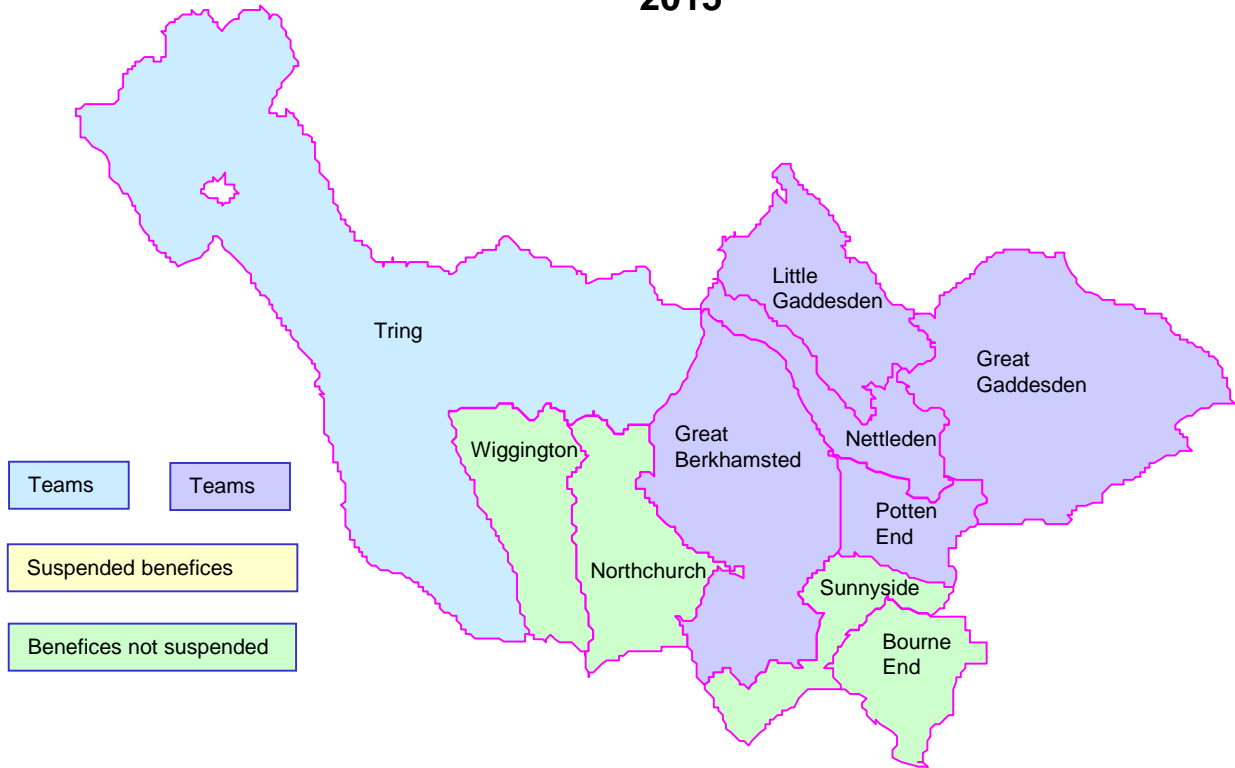

# Berkhamsted Deanery MAP Summary 2015

## MAP priorities

1. Mission in context of church schools
2. Young people – Messy Church, Sunday clubs, youth café etc
3. Discipleship – courses and lectures
4. International and local charity links